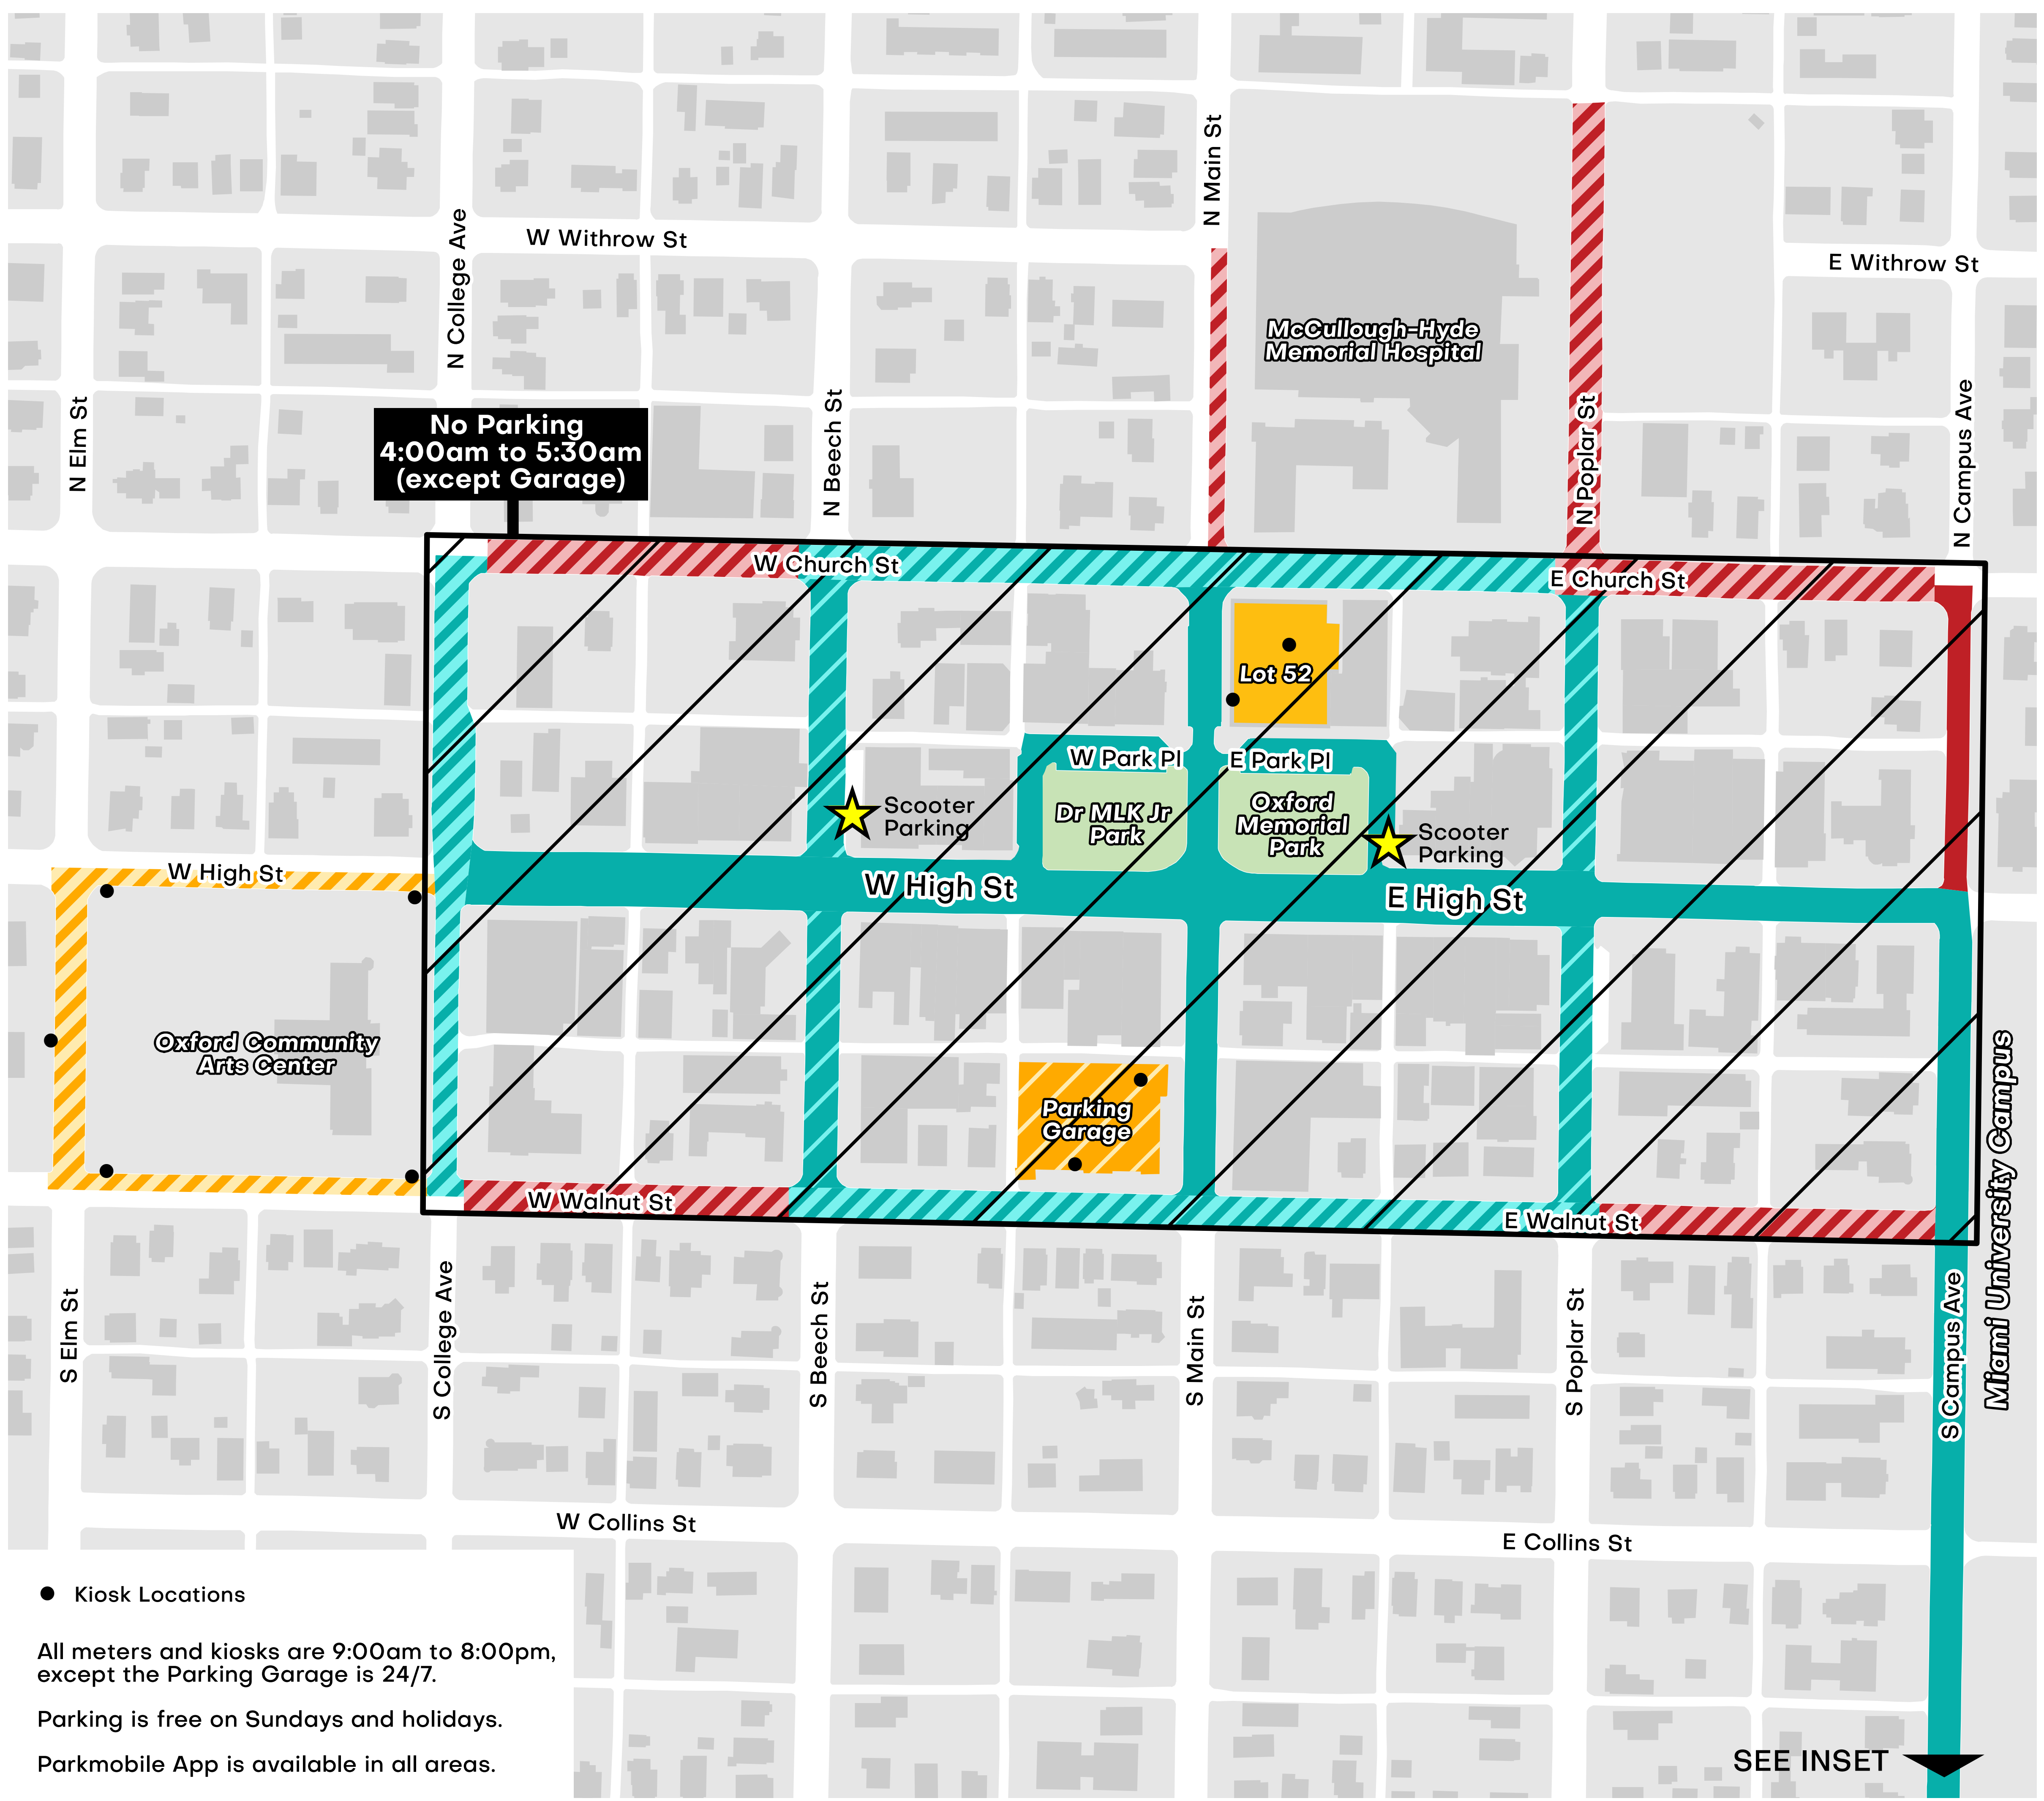

# OXFORD PARKING MAP

## Smart Meters

- Credit Card & Coin Kiosks - \$1.00/hr
- Credit Card & Coin Kiosks - \$0.50/hr
- Credit Card & Coin Kiosks - \$0.25/hr
- Credit Card & Coin - 2 hour max - \$1.00/hr
- Credit Card & Coin - 2 hour max - \$0.50/hr
- Credit Card & Coin - 11 hour max - \$0.25/hr

## Not Smart Meters

- Coin Only - 2 hour max - \$0.25/hr
- Coin Only - 11 hour max - \$0.25/hr

● Kiosk Locations

All meters and kiosks are 9:00am to 8:00pm, except the Parking Garage is 24/7.

Parking is free on Sundays and holidays.